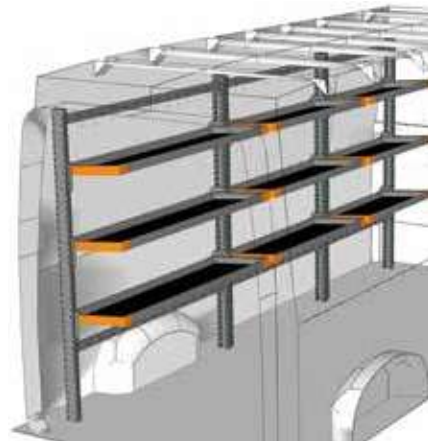

Didn't find the equipment you're looking for?
Leave it to our experts.
 See the back of this catalogue and contact the nearest StoreVan point or visit our website.

FAHRZEUGEINRICHTUNGSBEISPIELE - FITTINGS EXAMPLES

BEISPIEL - EXAMPLE

CR 3718 L1*

B=3765 T=430 H=1772 mm - W=3765 D=430 H=1772 mm

BEISPIEL - EXAMPLE

CR 3718 L2*

B=3765 T=430 H=1772 mm - W=3765 D=430 H=1772 mm

BEISPIEL - EXAMPLE

CR 3718 L3*