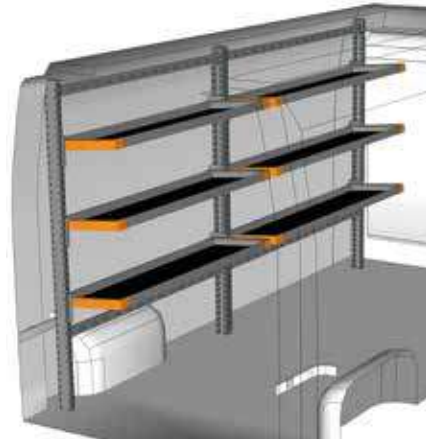

Didn't find the equipment you're looking for?
Leave it to our experts.
 See the back of this catalogue and contact the nearest StoreVan point or visit our website.

FAHRZEUGEINRICHTUNGSBEISPIELE - FITTINGS EXAMPLES

BEISPIEL - EXAMPLE

MA 3218 L1*

B=3257 T=430 H=1772 mm - W=3257 D=430 H=1772 mm

BEISPIEL - EXAMPLE

MA 3218 L2*

B=3257 T=430 H=1772 mm - W=3257 D=430 H=1772 mm

BEISPIEL - EXAMPLE

MA 3218 L3*