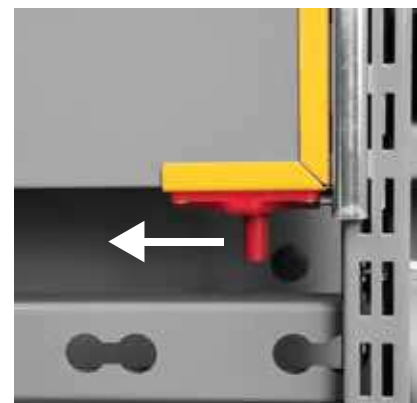

As a safety block, Light Shelf uses a special pin that allows **the Shelf to be opened with one hand**. The capacity of each Shelf is 80 Kg and this can be increased **up to 120 Kg** with use of special uprights. The Light Shelf suspension system **needs no steel wires or straps**, which are often an impediment in lengthwise arrangement of packages. This allows several shelves aligned at the same height to be transformed into a single surface, making it easy to **transport particularly long goods**.

Geschlossenes Regal in Position 1
Closed shelf in position 1

Geschlossenes Regal in Position 2
Closed shelf in position 2

Offenes Regal
Opened shelf

Einhändiges Öffnen des Regals
Opening shelf-system with one hand