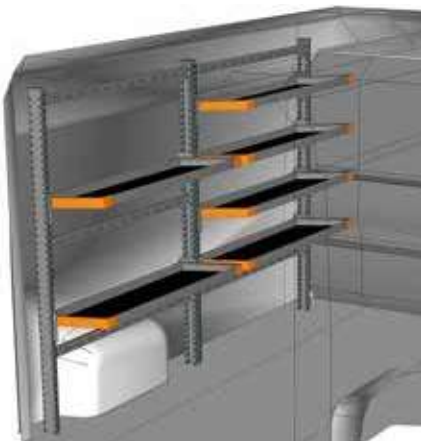

As a safety block, Light Shelf uses a special pin that allows **the Shelf to be opened with one hand**. The capacity of each Shelf is 80 Kg and this can be increased **up to 120 Kg** with use of special uprights. The Light Shelf suspension system **needs no steel wires or straps**, which are often an impediment in lengthwise arrangement of packages. This allows several shelves aligned at the same height to be transformed into a single surface, making it easy to **transport particularly long goods**.

BENEFITS OF THE LIGHT SHELF FOLDABLE VAN SHELVING SYSTEM:

- Up to 6 shelves in height;
- Total or partial closure;
- Capacity up to 120 kg;
- Suspension system **with no** steel wires or straps;
- Ideal for transporting long goods;
- Compatible with containers with standard European measurements;
- Holes on all shelves for housing and fastening standard aluminium partitions h 50 mm or arched partitions h 300 mm;
- Possibility of adjusting or adding shelves in height at a distance of 38 mm, due to side brackets interlocked into the perforated uprights;
- No sharp corners on all edges and holes;
- Cathaphoresis immersion coating of shelves (technology widely used in the car industry) to allow better resistance to corrosion and chemical agents than traditional phospho-degreasing and polyester powder;
- Possibility of inserting anti-slip mat.

FAHRZEUGEINRICHTUNGSBEISPIELE - FITTINGS EXAMPLES

BEISPIEL - EXAMPLE

DU 2618 L1*

B=2620 T=430 H=1772 mm - W=2620 D=430 H=1772 mm

BEISPIEL - EXAMPLE

DU 2618 L2*

B=2620 T=430 H=1772 mm - W=2620 D=430 H=1772 mm

BEISPIEL - EXAMPLE

DU 2618 L3*

B=2620 T=430 H=1772 mm - W=2620 D=430 H=1772 mm

BEISPIEL - EXAMPLE

DU 2618 L4*

B=2659 T=430 H=1772 mm - W=2659 D=430 H=1772 mm

BEISPIEL - EXAMPLE

DU 1318 L1*