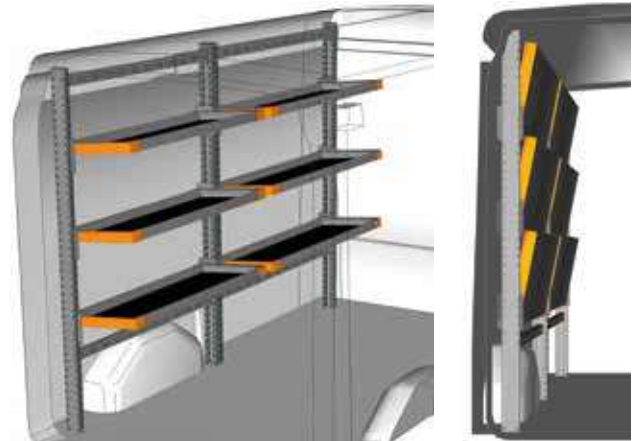

Didn't find the equipment you're looking for?
Leave it to our experts.
 See the back of this catalogue and contact the nearest StoreVan point or visit our website.

FAHRZEUGEINRICHTUNGSBEISPIELE - FITTINGS EXAMPLES

BEISPIEL - EXAMPLE

TR 2518 L1*

B=2535 T=430 H=1772 mm - W=2535 D=430 H=1772 mm

BEISPIEL - EXAMPLE

TR 2518 L2*

B=2535 T=430 H=1772 mm - W=2535 D=430 H=1772 mm

BEISPIEL - EXAMPLE

TR 2518 L3*