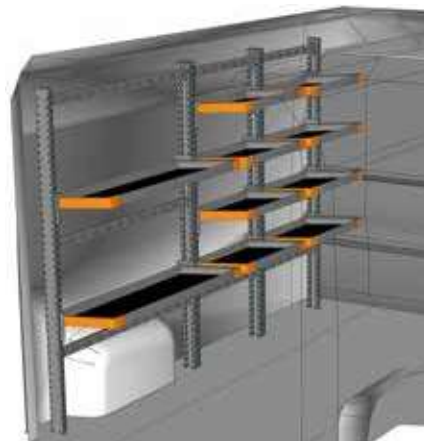

As a safety block, Light Shelf uses a special pin that allows **the Shelf to be opened with one hand**. The capacity of each Shelf is 80 Kg and this can be increased **up to 120 Kg** with use of special uprights. The Light Shelf suspension system **needs no steel wires or straps**, which are often an impediment in lengthwise arrangement of packages. This allows several shelves aligned at the same height to be transformed into a single surface, making it easy to **transport particularly long goods**.

BENEFITS OF THE LIGHT SHELF FOLDABLE VAN SHELVING SYSTEM:

- Up to 6 shelves in height;
- Total or partial closure;
- Capacity up to 120 kg;
- Suspension system **with no** steel wires or straps;
- Ideal for transporting long goods;
- Compatible with containers with standard European measurements;
- Holes on all shelves for housing and fastening standard aluminium partitions h 50 mm or arched partitions h 300 mm;
- Possibility of adjusting or adding shelves in height at a distance of 38 mm, due to side brackets interlocked into the perforated uprights;
- No sharp corners on all edges and holes;
- Cathaphoresis immersion coating of shelves (technology widely used in the car industry) to allow better resistance to corrosion and chemical agents than traditional phospho-degreasing and polyester powder;
- Possibility of inserting anti-slip mat.

FAHRZEUGEINRICHTUNGSBEISPIELE - FITTINGS EXAMPLES

BEISPIEL - EXAMPLE

DU 2618 L1*

B=2620 T=430 H=1772 mm - W=2620 D=430 H=1772 mm

BEISPIEL - EXAMPLE

DU 2618 L2*

B=2620 T=430 H=1772 mm - W=2620 D=430 H=1772 mm

BEISPIEL - EXAMPLE

DU 2618 L3*

B=2620 T=430 H=1772 mm - W=2620 D=430 H=1772 mm

BEISPIEL - EXAMPLE

DU 2618 L4*

B=2659 T=430 H=1772 mm - W=2659 D=430 H=1772 mm

BEISPIEL - EXAMPLE

DU 1318 L1*