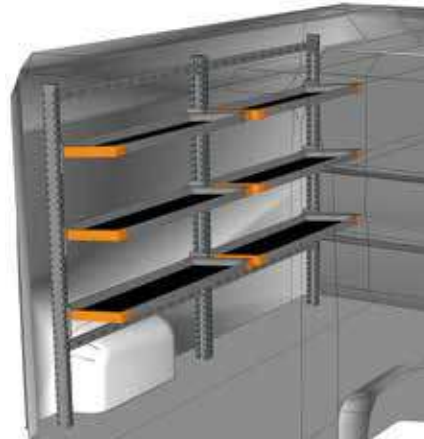

As a safety block, Light Shelf uses a special pin that allows **the Shelf to be opened with one hand**. The capacity of each Shelf is 80 Kg and this can be increased **up to 120 Kg** with use of special uprights. The Light Shelf suspension system **needs no steel wires or straps**, which are often an impediment in lengthwise arrangement of packages. This allows several shelves aligned at the same height to be transformed into a single surface, making it easy to **transport particularly long goods**.

BENEFITS OF THE LIGHT SHELF FOLDABLE VAN SHELVING SYSTEM:

- Up to 6 shelves in height;
- Total or partial closure;
- Capacity up to 120 kg;
- Suspension system **with no** steel wires or straps;
- Ideal for transporting long goods;
- Compatible with containers with standard European measurements;
- Holes on all shelves for housing and fastening standard aluminium partitions h 50 mm or arched partitions h 300 mm;
- Possibility of adjusting or adding shelves in height at a distance of 38 mm, due to side brackets interlocked into the perforated uprights;
- No sharp corners on all edges and holes;
- Cathaphoresis immersion coating of shelves (technology widely used in the car industry) to allow better resistance to corrosion and chemical agents than traditional phospho-degreasing and polyester powder;
- Possibility of inserting anti-slip mat.

FAHRZEUGEINRICHTUNGSBEISPIELE - FITTINGS EXAMPLES

BEISPIEL - EXAMPLE

DU 2618 L1*

B=2620 T=430 H=1772 mm - W=2620 D=430 H=1772 mm

BEISPIEL - EXAMPLE

DU 2618 L2*

B=2620 T=430 H=1772 mm - W=2620 D=430 H=1772 mm