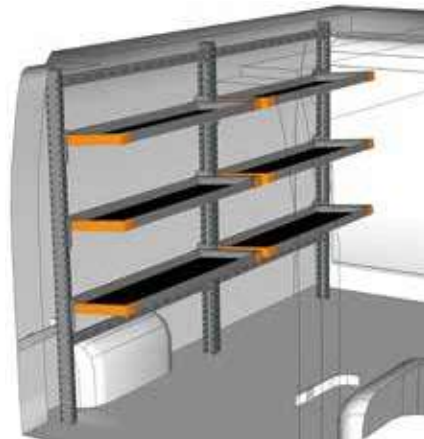

Didn't find the equipment you're looking for?
Leave it to our experts.
 See the back of this catalogue and contact the nearest StoreVan point or visit our website.

FAHRZEUGEINRICHTUNGSBEISPIELE - FITTINGS EXAMPLES

BEISPIEL - EXAMPLE

MA 2618 L1*

B=2620 T=430 H=1772 mm - W=2620 D=430 H=1772 mm

BEISPIEL - EXAMPLE

MA 2618 L2*

B=2620 T=430 H=1772 mm - W=2620 D=430 H=1772 mm

BEISPIEL - EXAMPLE

MA 2618 L3*